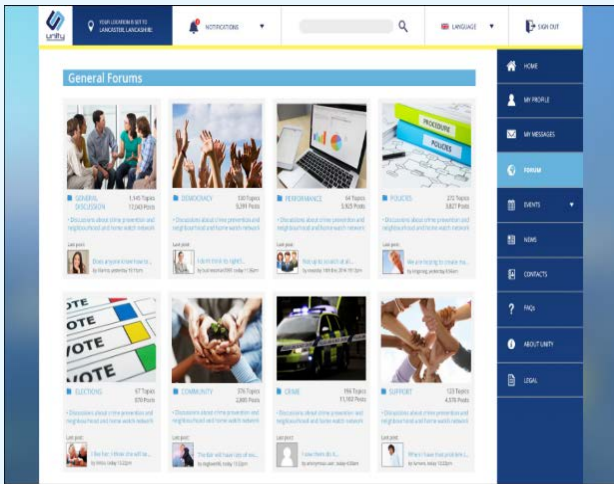

3. To provide police officer training

Please see

Video Clip 4

Unity BSL Easy Read

<https://youtu.be/LVDuOdQll9o>

This is the forum page of the Unity website

The Unity project forum will give all community members an opportunity to communicate their worries or ideas to the police, within a safe environment.