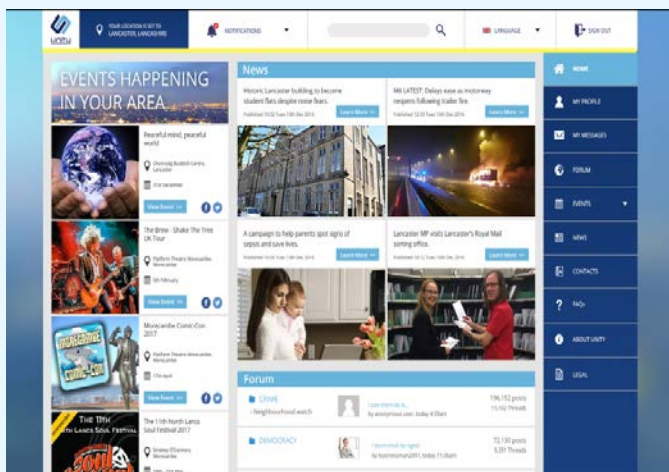

It will also tell you what events are happening in your community which you might be interested in